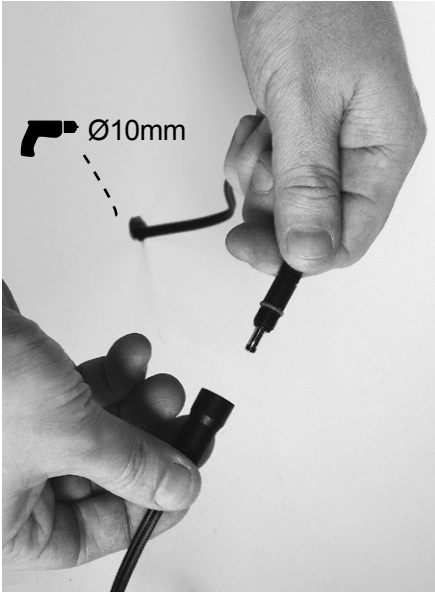

Filament LED 4W BA15D
Art. 6251011

Techmar B.V. 3186011

Diese Leuchte ist
geeignet für
Leuchtmittel der
Energieklasse:

Die Leuchte wird verkauft mit
einem Leuchtmittel der
Energieklasse: A+

874/2012

Kabel
Cable
Câble
Kabel

1 2

The complex block contains a title in four languages: "Kabel", "Cable", "Câble", and "Kabel". Below the title are two small images of the lamp housing with the cable attached. The first image is labeled "1" and shows the lamp housing from a side angle. The second image is labeled "2" and shows the lamp housing from a front angle with the cable extending downwards.